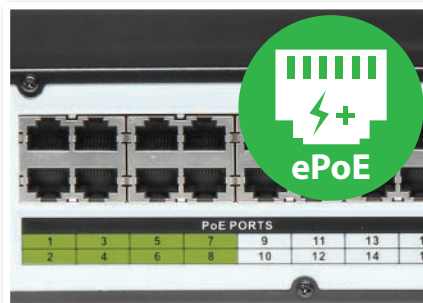

Extended PoE Compatibility