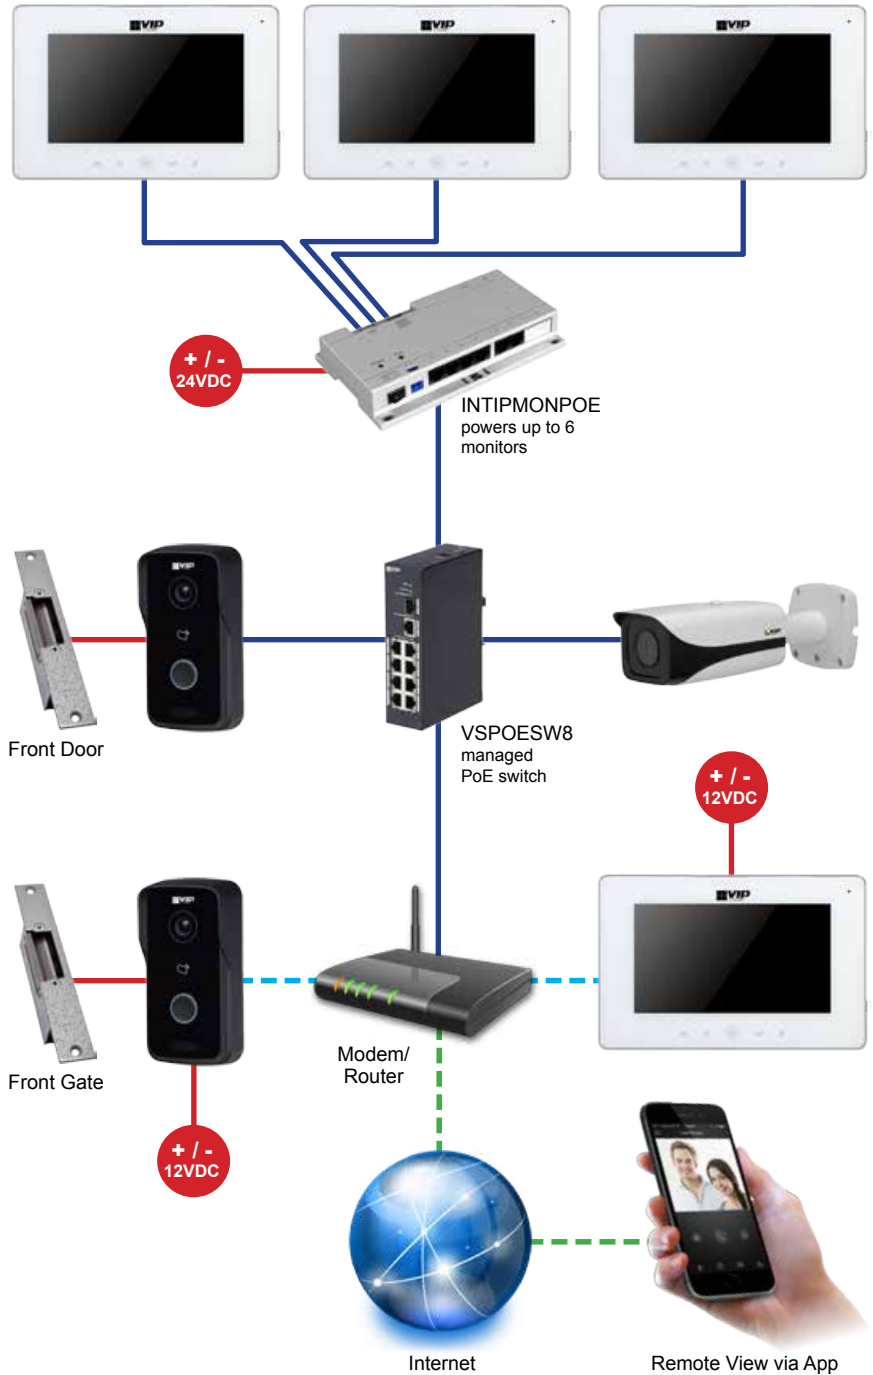

Residential IP Intercom System Map with WiFi

System Map

Easily install the VIP Vision IP Intercom System using the existing IP or WiFi network.

The system can integrate IP cameras, up to 5 indoor intercom monitors and up to 20 door stations.

INTIPMONPOE
Inline Power over Ethernet switch that facilitates network and power for up to six IP intercom monitors. Simplify the expansion of intercom systems, save time and create professional installations.

VSPOE-SW8
Power over Ethernet switch comprises 10/100Mbps PoE switch in an 8 port configuration. This two-layer industrial POE switch provides high-speed data forwarding and is widely used in networking and wireless systems, surveillance, IP telephony and more.