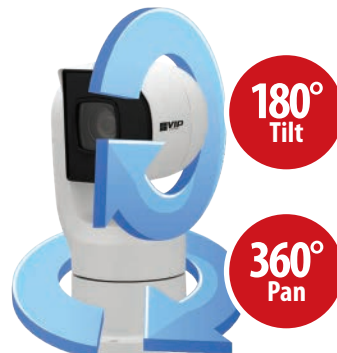

Versatile Pan-Tilt Capability