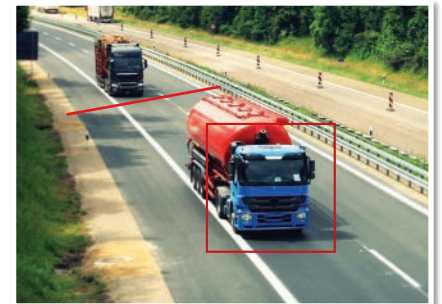

Intelligent Auto Tracking